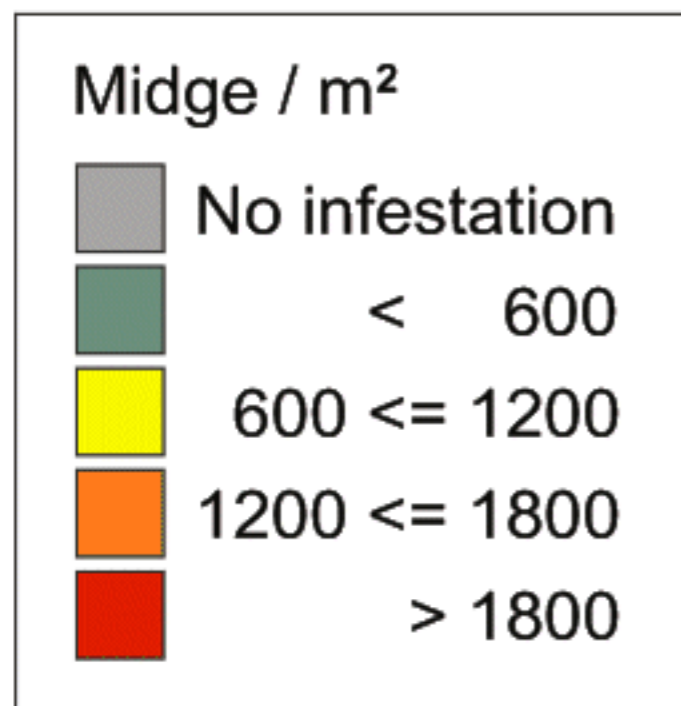

Wheat Midge Forecast 2010

Government of Alberta

 Agriculture and Agri-Food Canada Agriculture et Agroalimentaire Canada