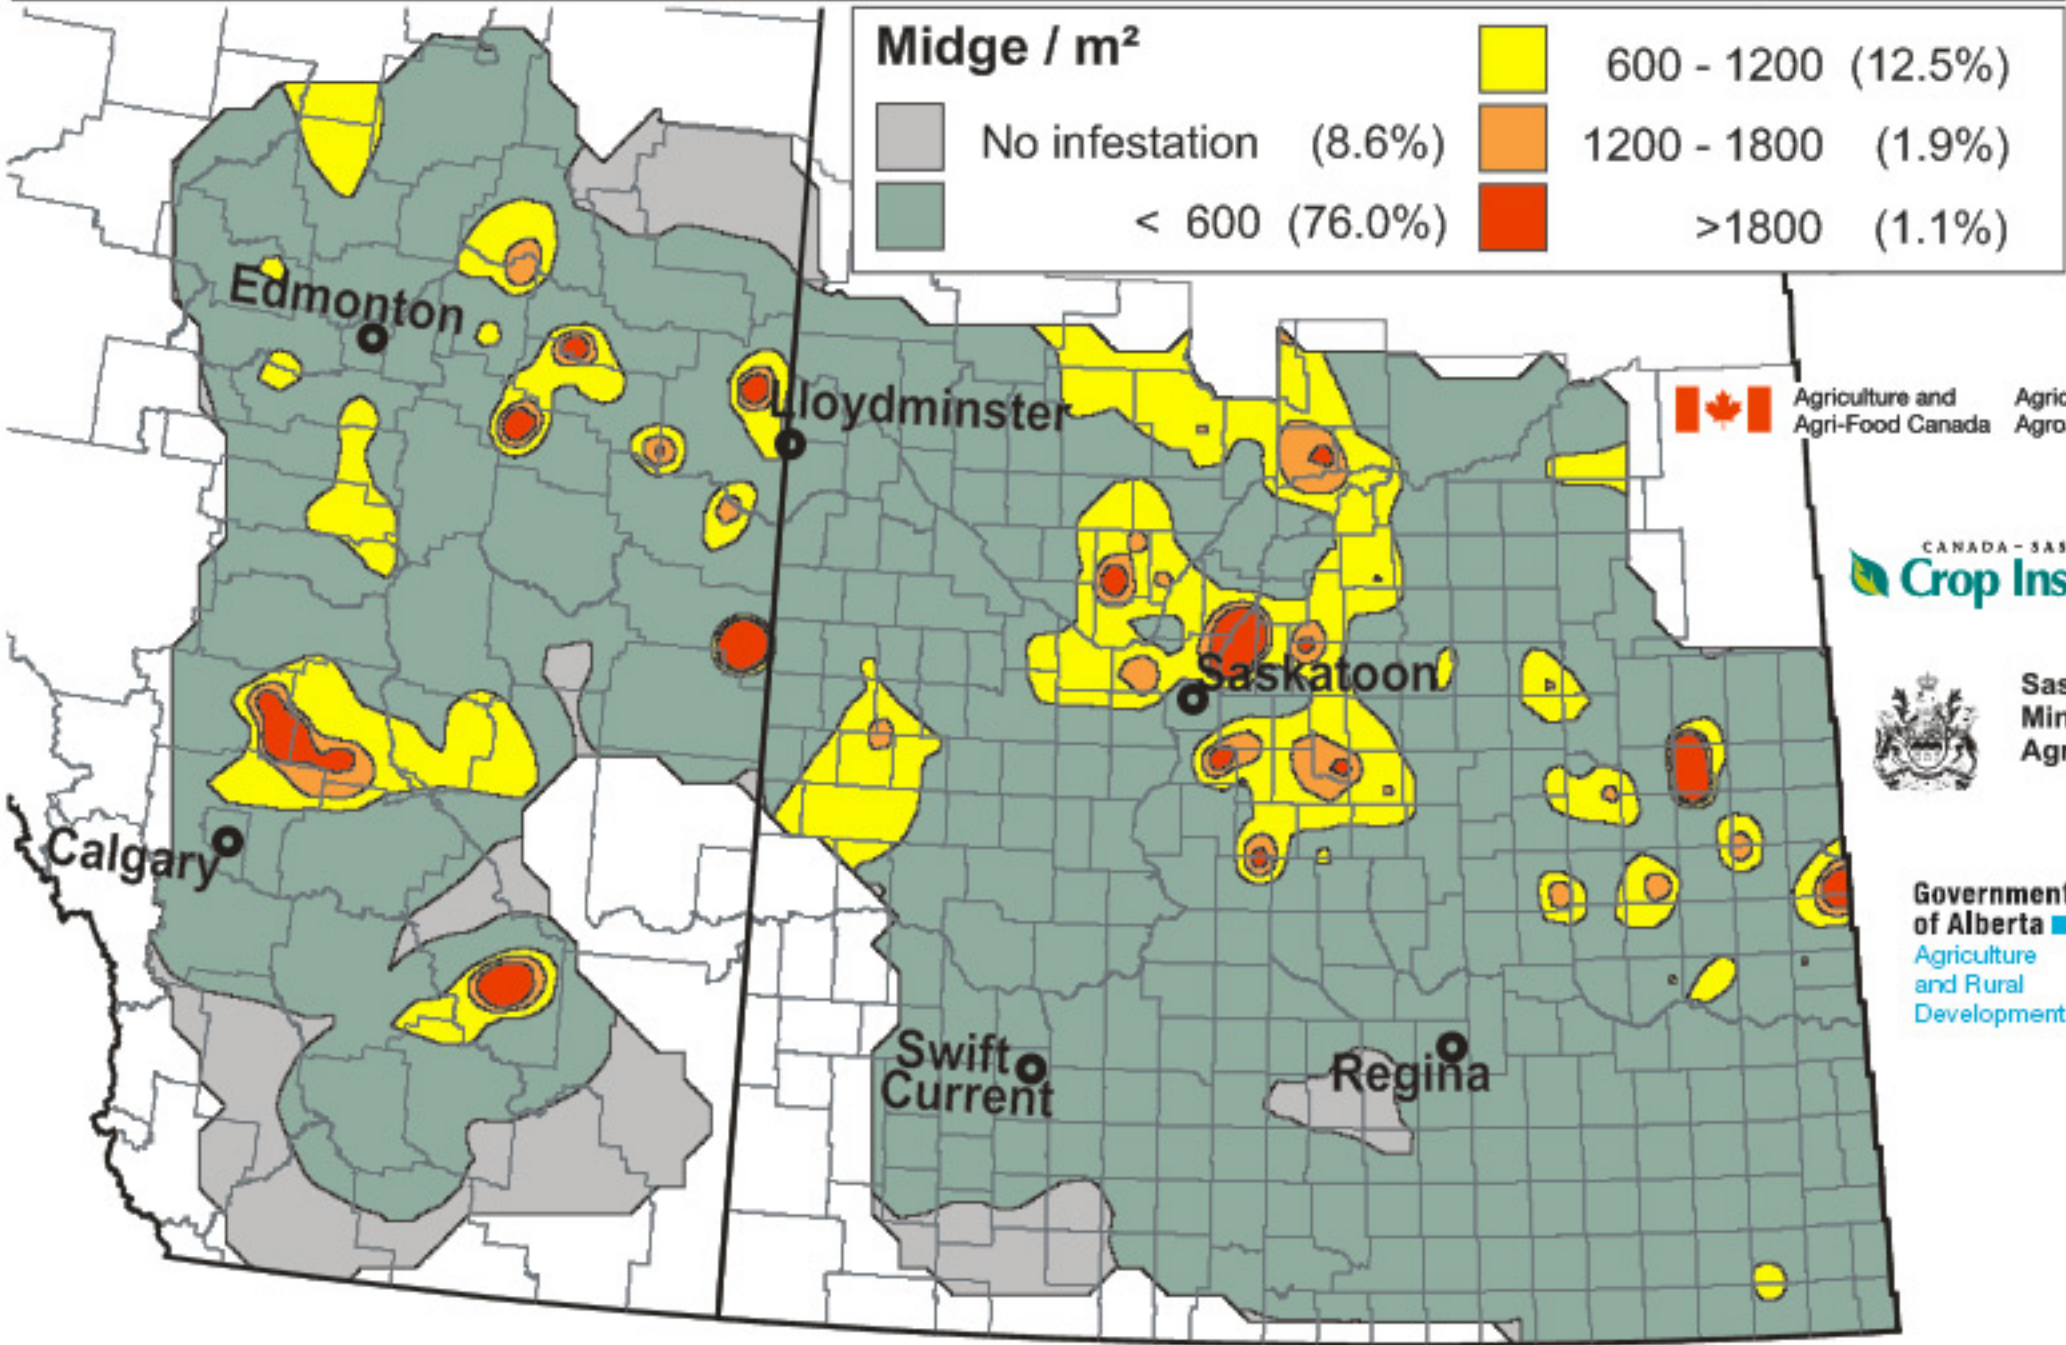

Wheat Midge Forecast 2009

 Agriculture and Agri-Food Canada Agriculture et Agroalimentaire Canada

CANADA - SASKATCHEWAN
 Crop Insurance

 Saskatchewan Ministry of Agriculture

Government of Alberta
 Agriculture and Rural Development